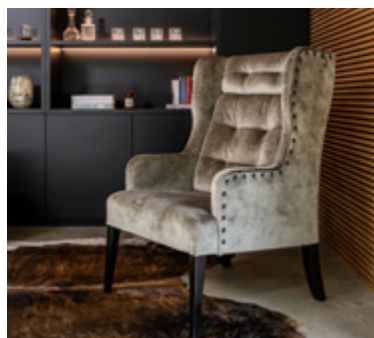

KOVACS

DESIGN FURNITURE

FRANKLIN CHAIR

The Franklin's plush cushioning and structure offers an elegant solution to a huge variety of interior situations. Contemporary and ergonomically beneficial without being brazen or intrusive, it comes with the choice of a plain or button look seat back and a huge range of fabric finishing choices. With a small footprint this high-backed wing style delivers huge comfort and support for many different body types and the commercial grade foam and strong Southland beech and MDF structure provide heavy-duty durability.

DIMENSIONS (CM)	WIDTH	DEPTH	HEIGHT
Chair	69	80	111
2 Seater	125.5	80	111
Seat height			48

button look option 2

plain back option 1