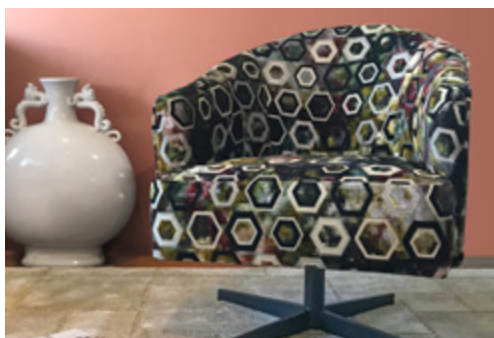

KOVACS

DESIGN FURNITURE

LOUIS CHAIR

The Louis chair has instant appeal for those who want the best blend of quality, comfort and contemporary design. There's durable frame construction, attention to detail and resilient seat foams, combined with a super web suspension system for supported seating. The Louis can be made up in either leather or fabric and the sturdy swivel stand base is standard in brushed stainless steel, with an option of a black base.

DIMENSIONS (CM)	WIDTH	DEPTH	HEIGHT
Chair	71	73	79
Seat height			45

new black base

KOVACS DESIGN FURNITURE LTD - SHOWROOMS IN CHRISTCHURCH, WELLINGTON AND AUCKLAND SEE KOVACS.CO.NZ FOR DETAILS
 1000 FERRY ROAD PO BOX 19-548 CHRISTCHURCH NEW ZEALAND PHONE: 64 3 384 2999 EMAIL: INFO@KOVACS.CO.NZ