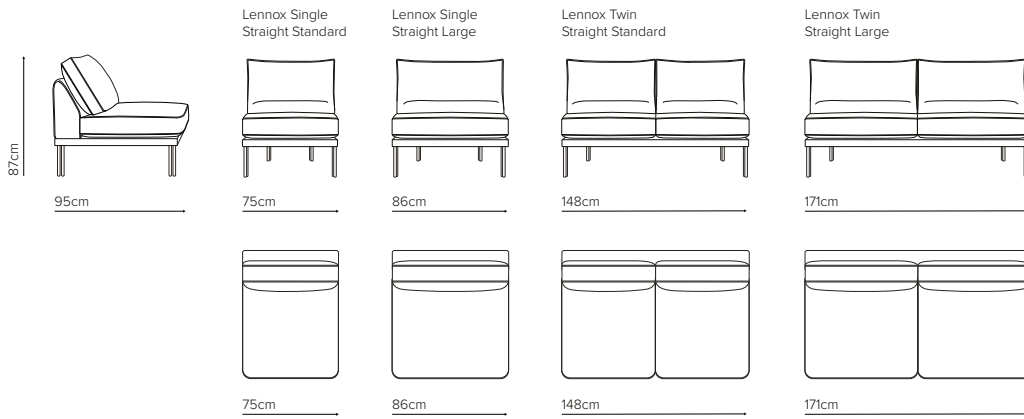

LENNOX MODULAR LOUNGE MODULAR