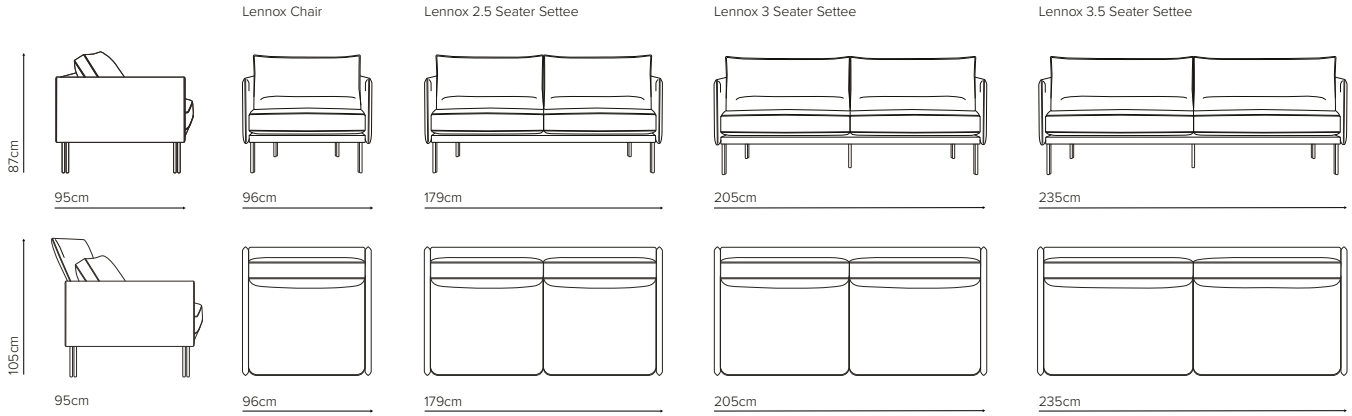

LENNOX MODULAR LOUNGE SETTEES