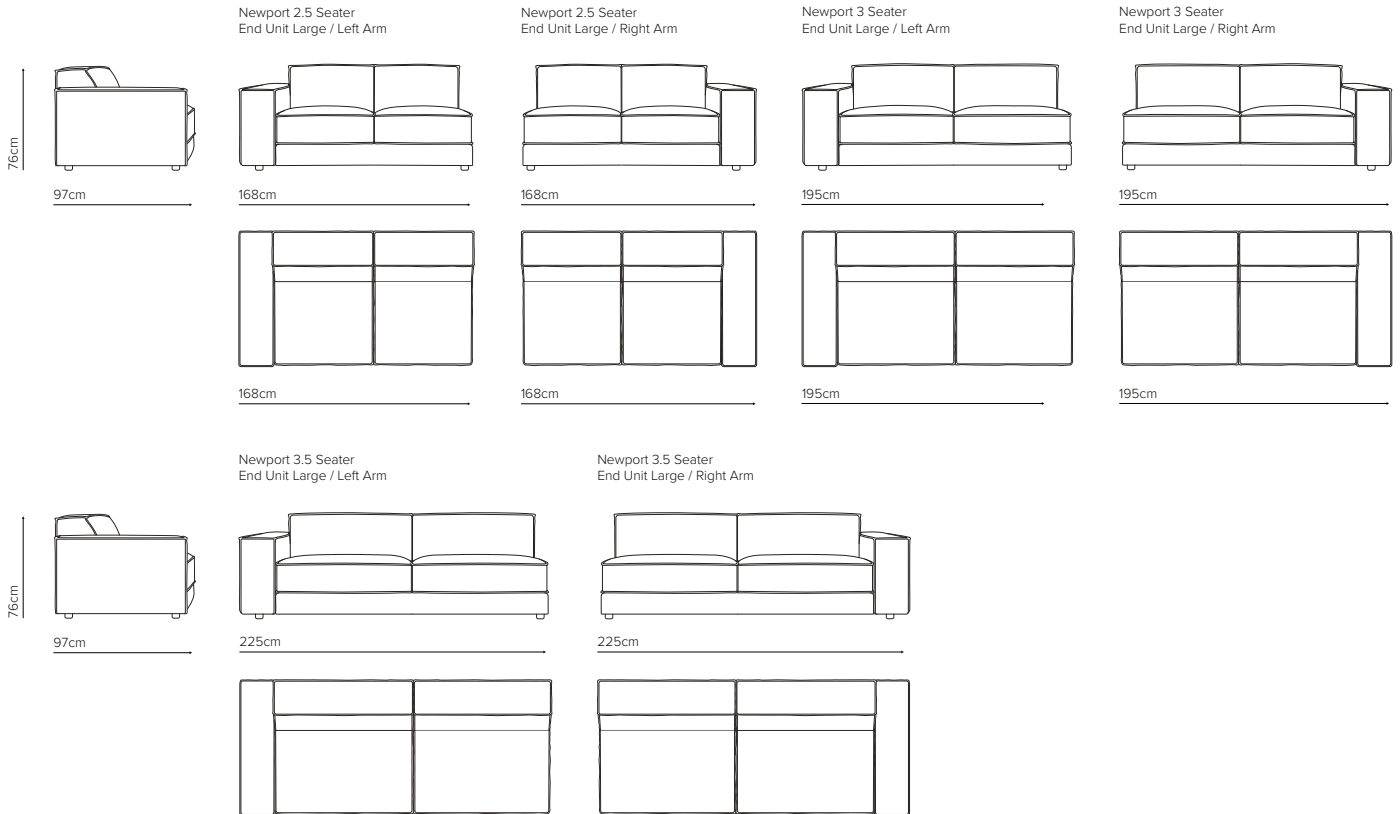

NEWPORT MODULAR LOUNGE MODULAR