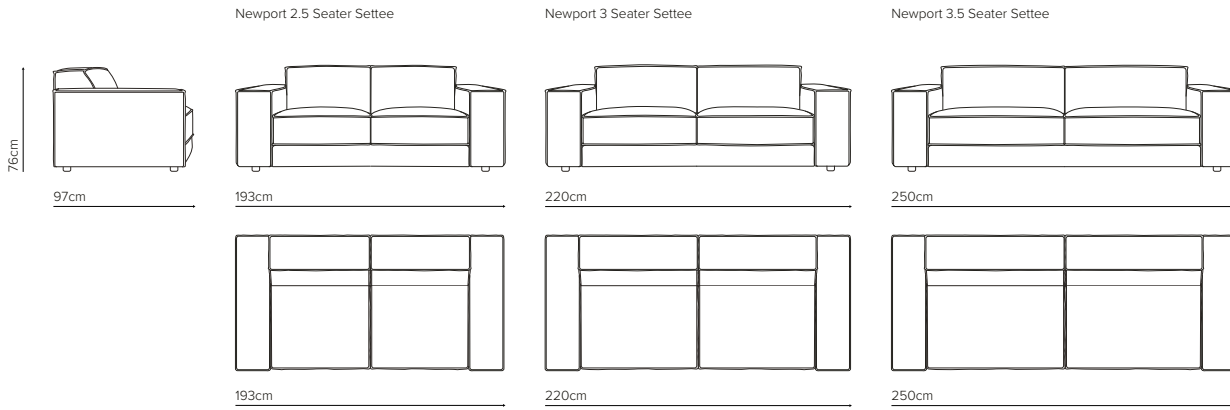

NEWPORT MODULAR LOUNGE SETTEES