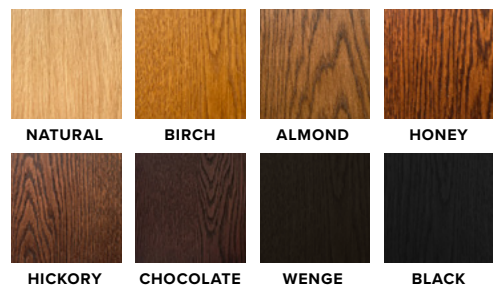

BAXTER CHAIR

Whimsical from some angles, serious from others, the Baxter is for those who appreciate the unexpected. The striking form uses two frames, each independent of the other. A solid beech external frame (with an option of oak) has a fine-grained texture providing an exquisite finish. The internal frame is constructed from MDF and beech, the strength and longevity of the latter timber ideal here. Careful consideration has also gone into the foam cushioning to support this frame. So, be it commercial or residential spaces, the compact Baxter is designed to create an impression. However, like all our furniture, it's to be enjoyed rather than just observed.

DIMENSIONS (CM)	WIDTH	DEPTH	HEIGHT
Chair	70	84	80
Seat height			44

oak frame option