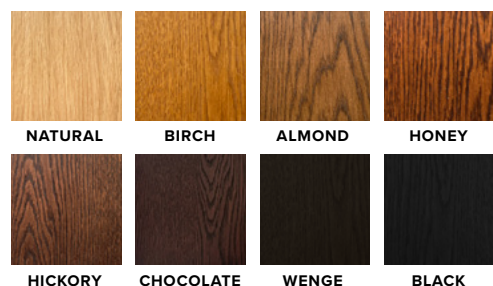

FRANKLIN CHAIR

The Franklin's plush cushioning and structure offers an elegant solution to a huge variety of interior situations. Contemporary and ergonomically beneficial without being brazen or intrusive, it comes with the choice of a plain or button look seat back and a huge range of fabric finishing choices. With a small footprint this high-backed wing style delivers huge comfort and support for many different body types and the commercial grade foam and strong Southland beech and MDF structure provide heavy-duty durability.

DIMENSIONS (CM)	WIDTH	DEPTH	HEIGHT
Chair	69	80	111
2 Seater	125.5	80	111
Seat height			48