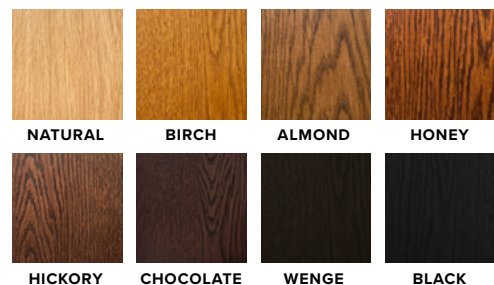

ZOE CHAIR

The bold lines and confident bearing of the Zoe makes it a great choice for the stylish modern home. Here, the extended back is both elegant and supportive – providing years of quality reading, conversation and relaxation time. Available with a high or low leg. A considered choice of leather or fabric also ensures the final look of the Zoe stands out with a solid, simple and effective design statement.

DIMENSIONS (CM)	WIDTH	DEPTH	HEIGHT
Chair - low leg	72	72	98/102.5*
2 Seater	141	72	98/102.5*
Seat height			45/49*
OT8 Ottoman	48	50	45

high leg*