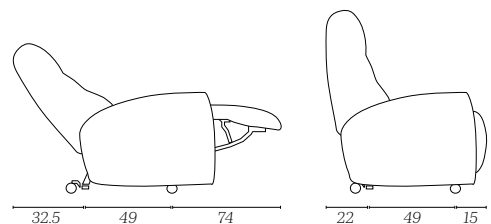

KOVACS

DESIGN FURNITURE

MERCEDES RECLINER CHAIR

Mercedes is designed for exceptional comfort with extra support for neck, shoulders and back. The chairs are available in four standard versions – a recliner, motorised recliner, 3D Motion mechanism that rocks, swivels and reclines and motorised Ezi-out lift chair – with a variety of features and options to customise the level of comfort you require. The cushioning material has been enhanced in key areas. Extra high density seat foam, with moulded body foam on top with the upright non-sagging back including extra lumbar support. A high back and optional adjustable headrest provide the ultimate in comfort fine tuning. Swivel castor and heavy-duty castor options add 25mm to seat height. Optional rechargeable battery power pack for motorised chair.

DIMENSIONS (CM)	WIDTH	DEPTH	HEIGHT
Chair - recliner*	78	95	104
Chair - motorised*	78	95	104
Chair - 3D**	78	95	104
Chair - ezi-out*	78	95	104
Seat height			49-53

* Not suitable for a person exceeding 130kg
 ** Not suitable for a person exceeding 120kg