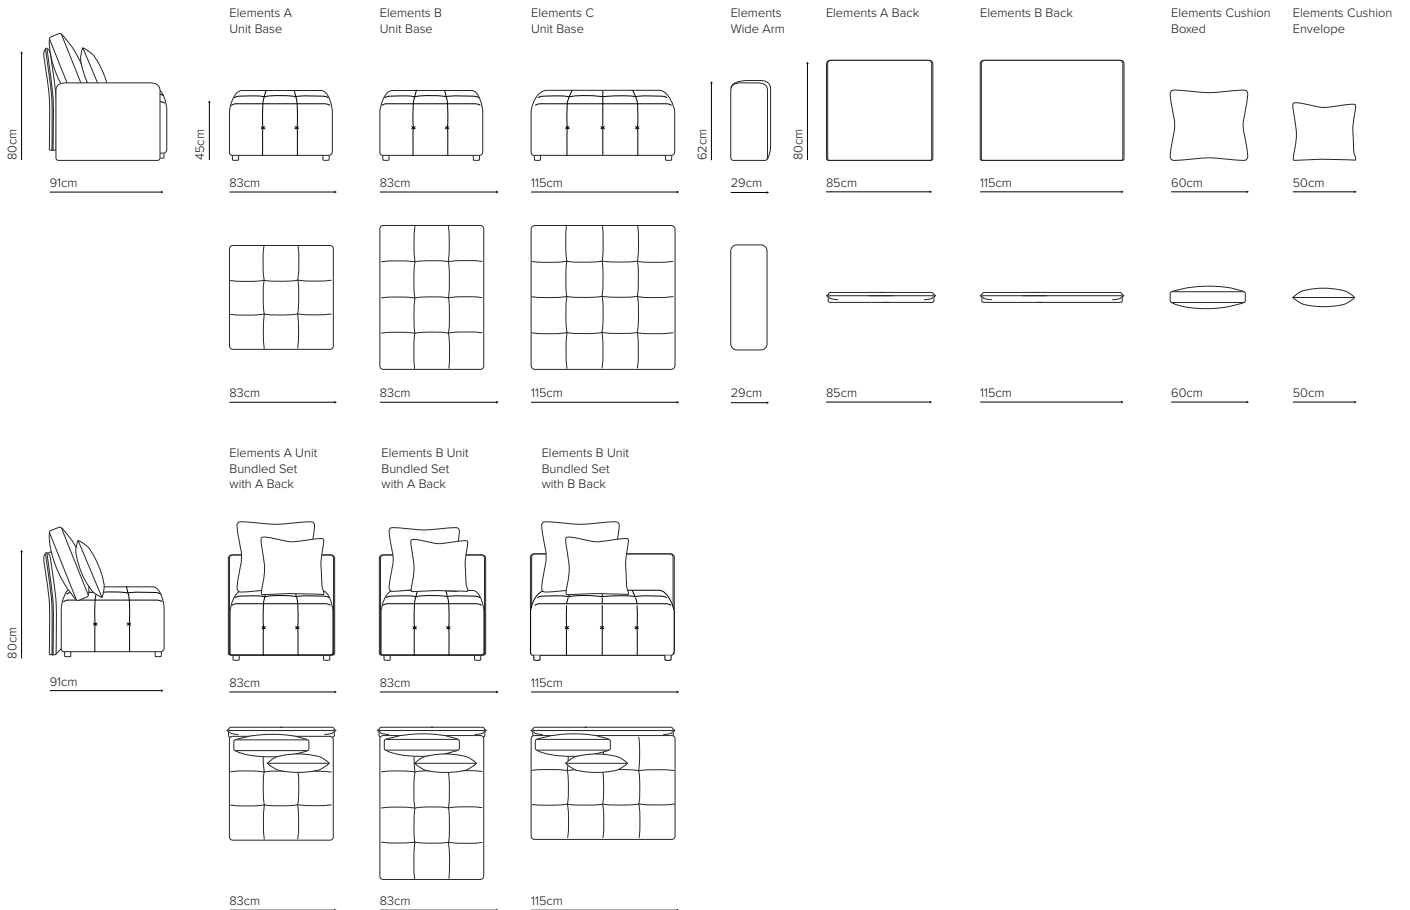

ELEMENTS MODULAR LOUNGE

ELEMENTS MODULAR LOUNGE

This is a design that is both expansive in style and personalised in use. Elements provides a distinctive approach to assembly, both the arms and backs are interchangeable and are able to be moved and locked to the base unit. Creative buttoning and supple, supportive and luxurious cushioning make the overall aesthetic a dream-like one. You can be add to and adapt Elements to suit any environment, being able to evolve a major piece of furniture is a considerable advantage. Interesting colours and fabric choices provide another chance to create a bold individual design statement without compromising ongoing comfort. Now versatile and enduring style is elementary.

DIMENSIONS (CM)	WIDTH	DEPTH	HEIGHT
A Unit <i>Base only</i>	83	83	45
A Unit <i>Bundled set*</i>	83	91	80
B Unit <i>Base only</i>	83	115	45
B Unit <i>Bundled set*</i>	83	123	80
C Unit <i>Base only</i>	115	115	45
Wide Arm	29	84	62
A Back	85	8	80
B Back	115	8	80
Cushion Boxed	60	60	10
Cushion Envelope	50	50	10

**Bundled Set - includes:
1 x A or B Unit, 1 x Back (Size A or B), 1 x V Connection
Bracket (size A or B), 1 x Cushion - Boxed, 1 x Cushion -
Envelope*

ELEMENTS MODULAR LOUNGE MODULAR

ELEMENTS MODULAR LOUNGE COMPOSITION EXAMPLES