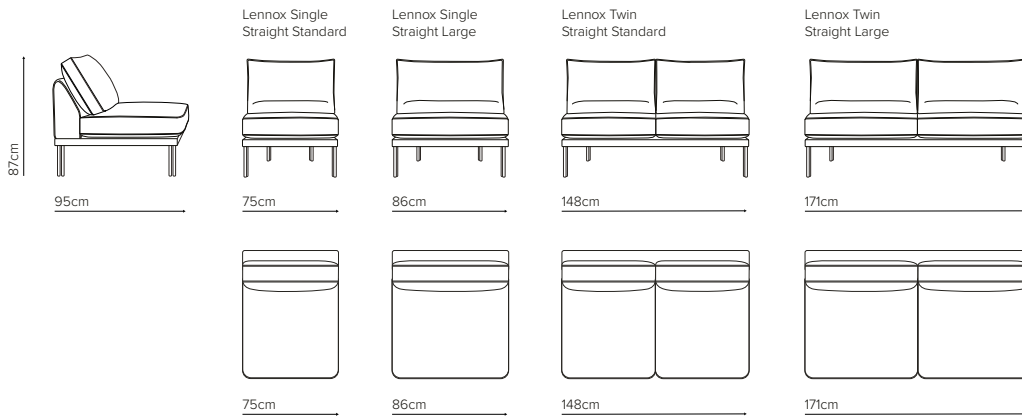

LENNOX MODULAR LOUNGE MODULAR