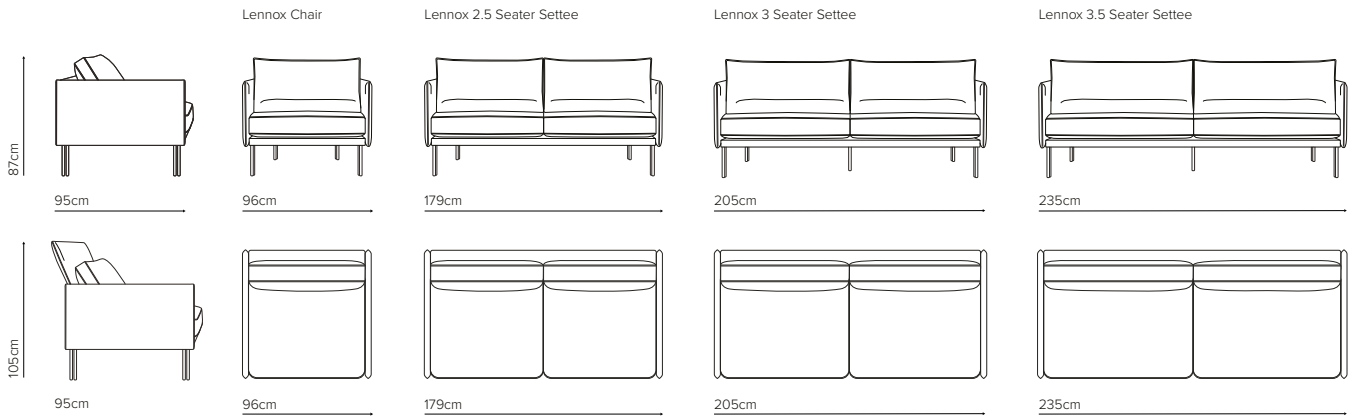

LENNOX MODULAR LOUNGE SETTEES